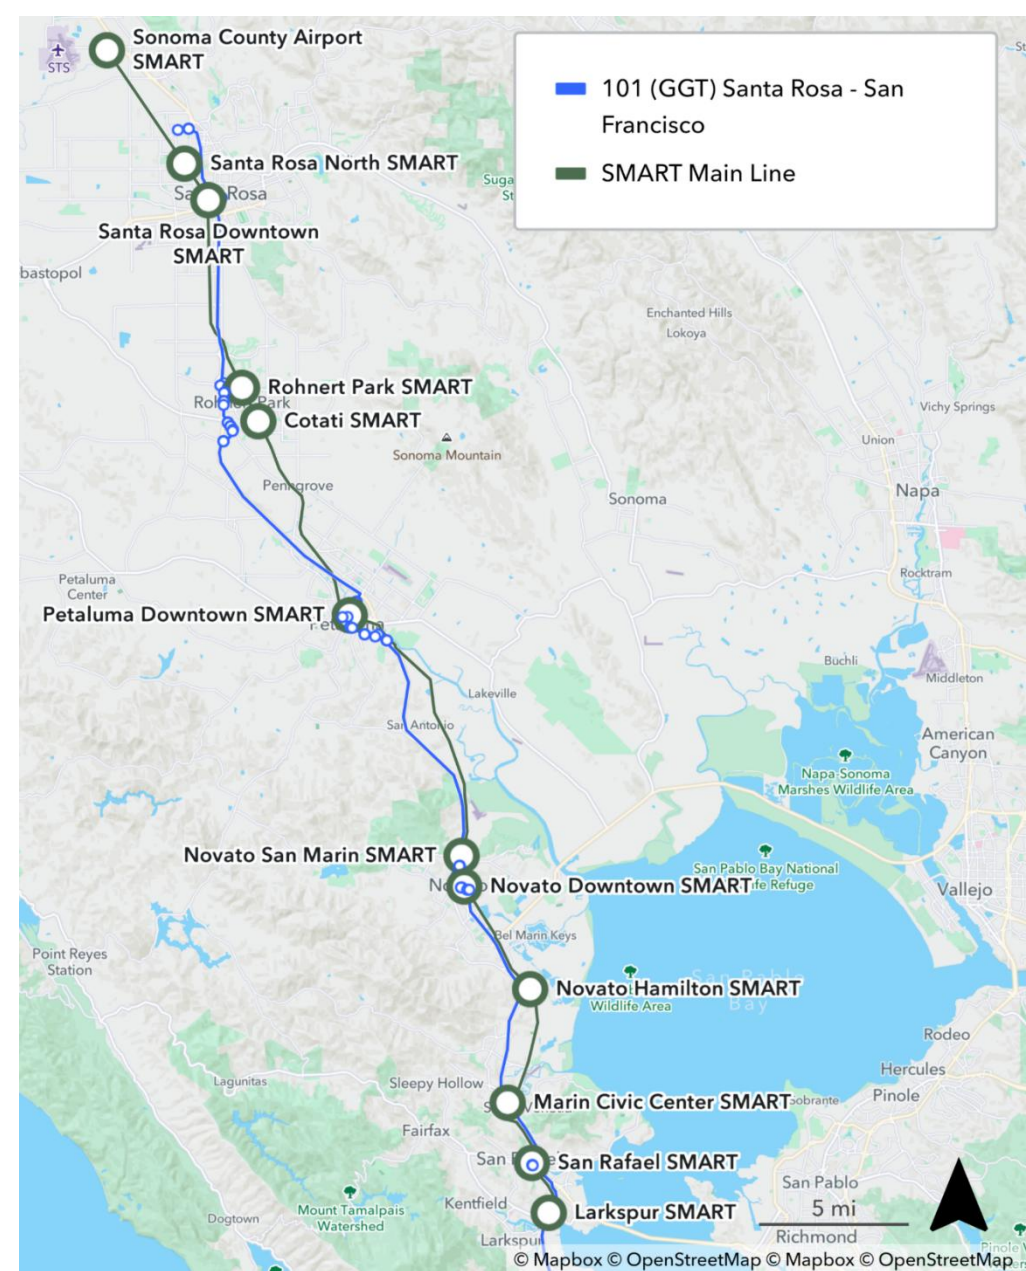

SMART's MASCOTS Service Changes Coming April 12

- SMART is increasing service by 19%:
  - From 42 to 48 weekday trips
  - From 16 to 24 weekend trips
- Span of service is expanding:
  - Earlier trains
  - Later trains
  - More service in the midday